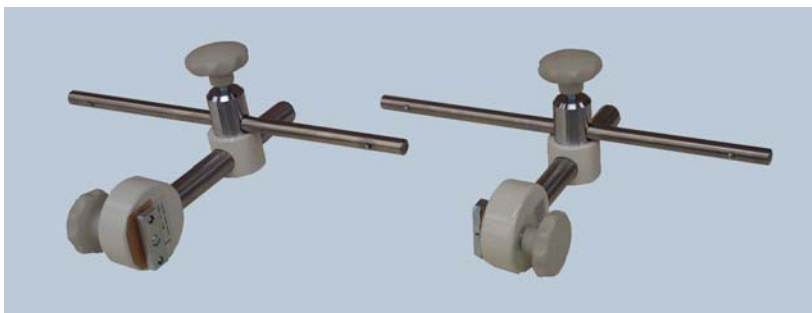

HIP CLAMP PAIR

Mounting Fixtures
0920 0040

**Requires mounting fixtures pair - 0920 0040
(one pair required per table when ordering either head or hip clamps)*