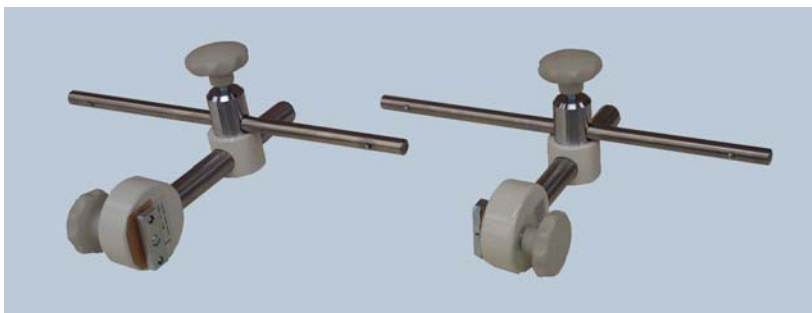

HEAD CLAMP PAIR

Mounting Fixtures
0920 0040

**Requires mounting fixtures pair - 0920 0040
(one pair required per table when ordering either head or hip clamps)*