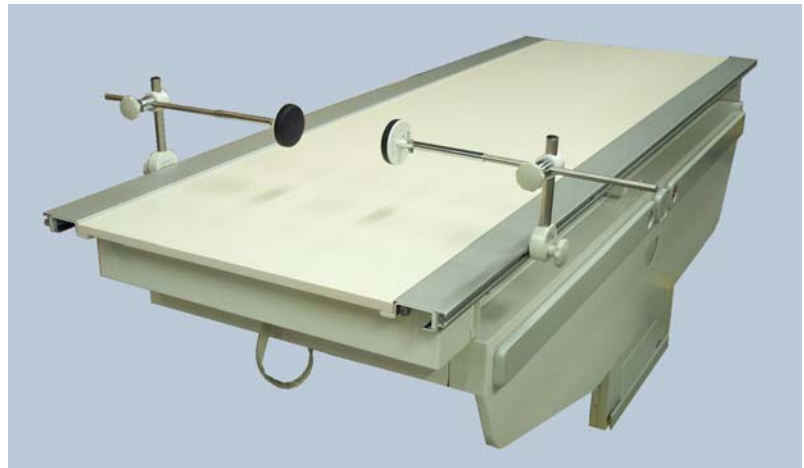

HEAD CLAMP PAIR

Mounting Fixtures
0920 0040

**Requires mounting fixtures pair - 0920 0040
(one pair required per table when ordering either head or hip clamps)*